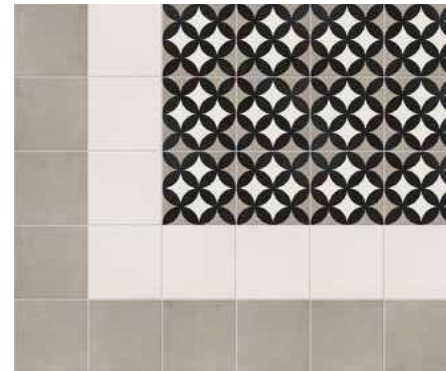

TAUPE, WHITE, ORIGINAL D TAUPE