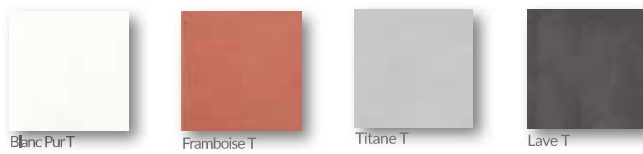

neocim® Bases

Bases Terrasse Anti-slip (R10)

Base Lave | Base Blanc Pur | Base Titane