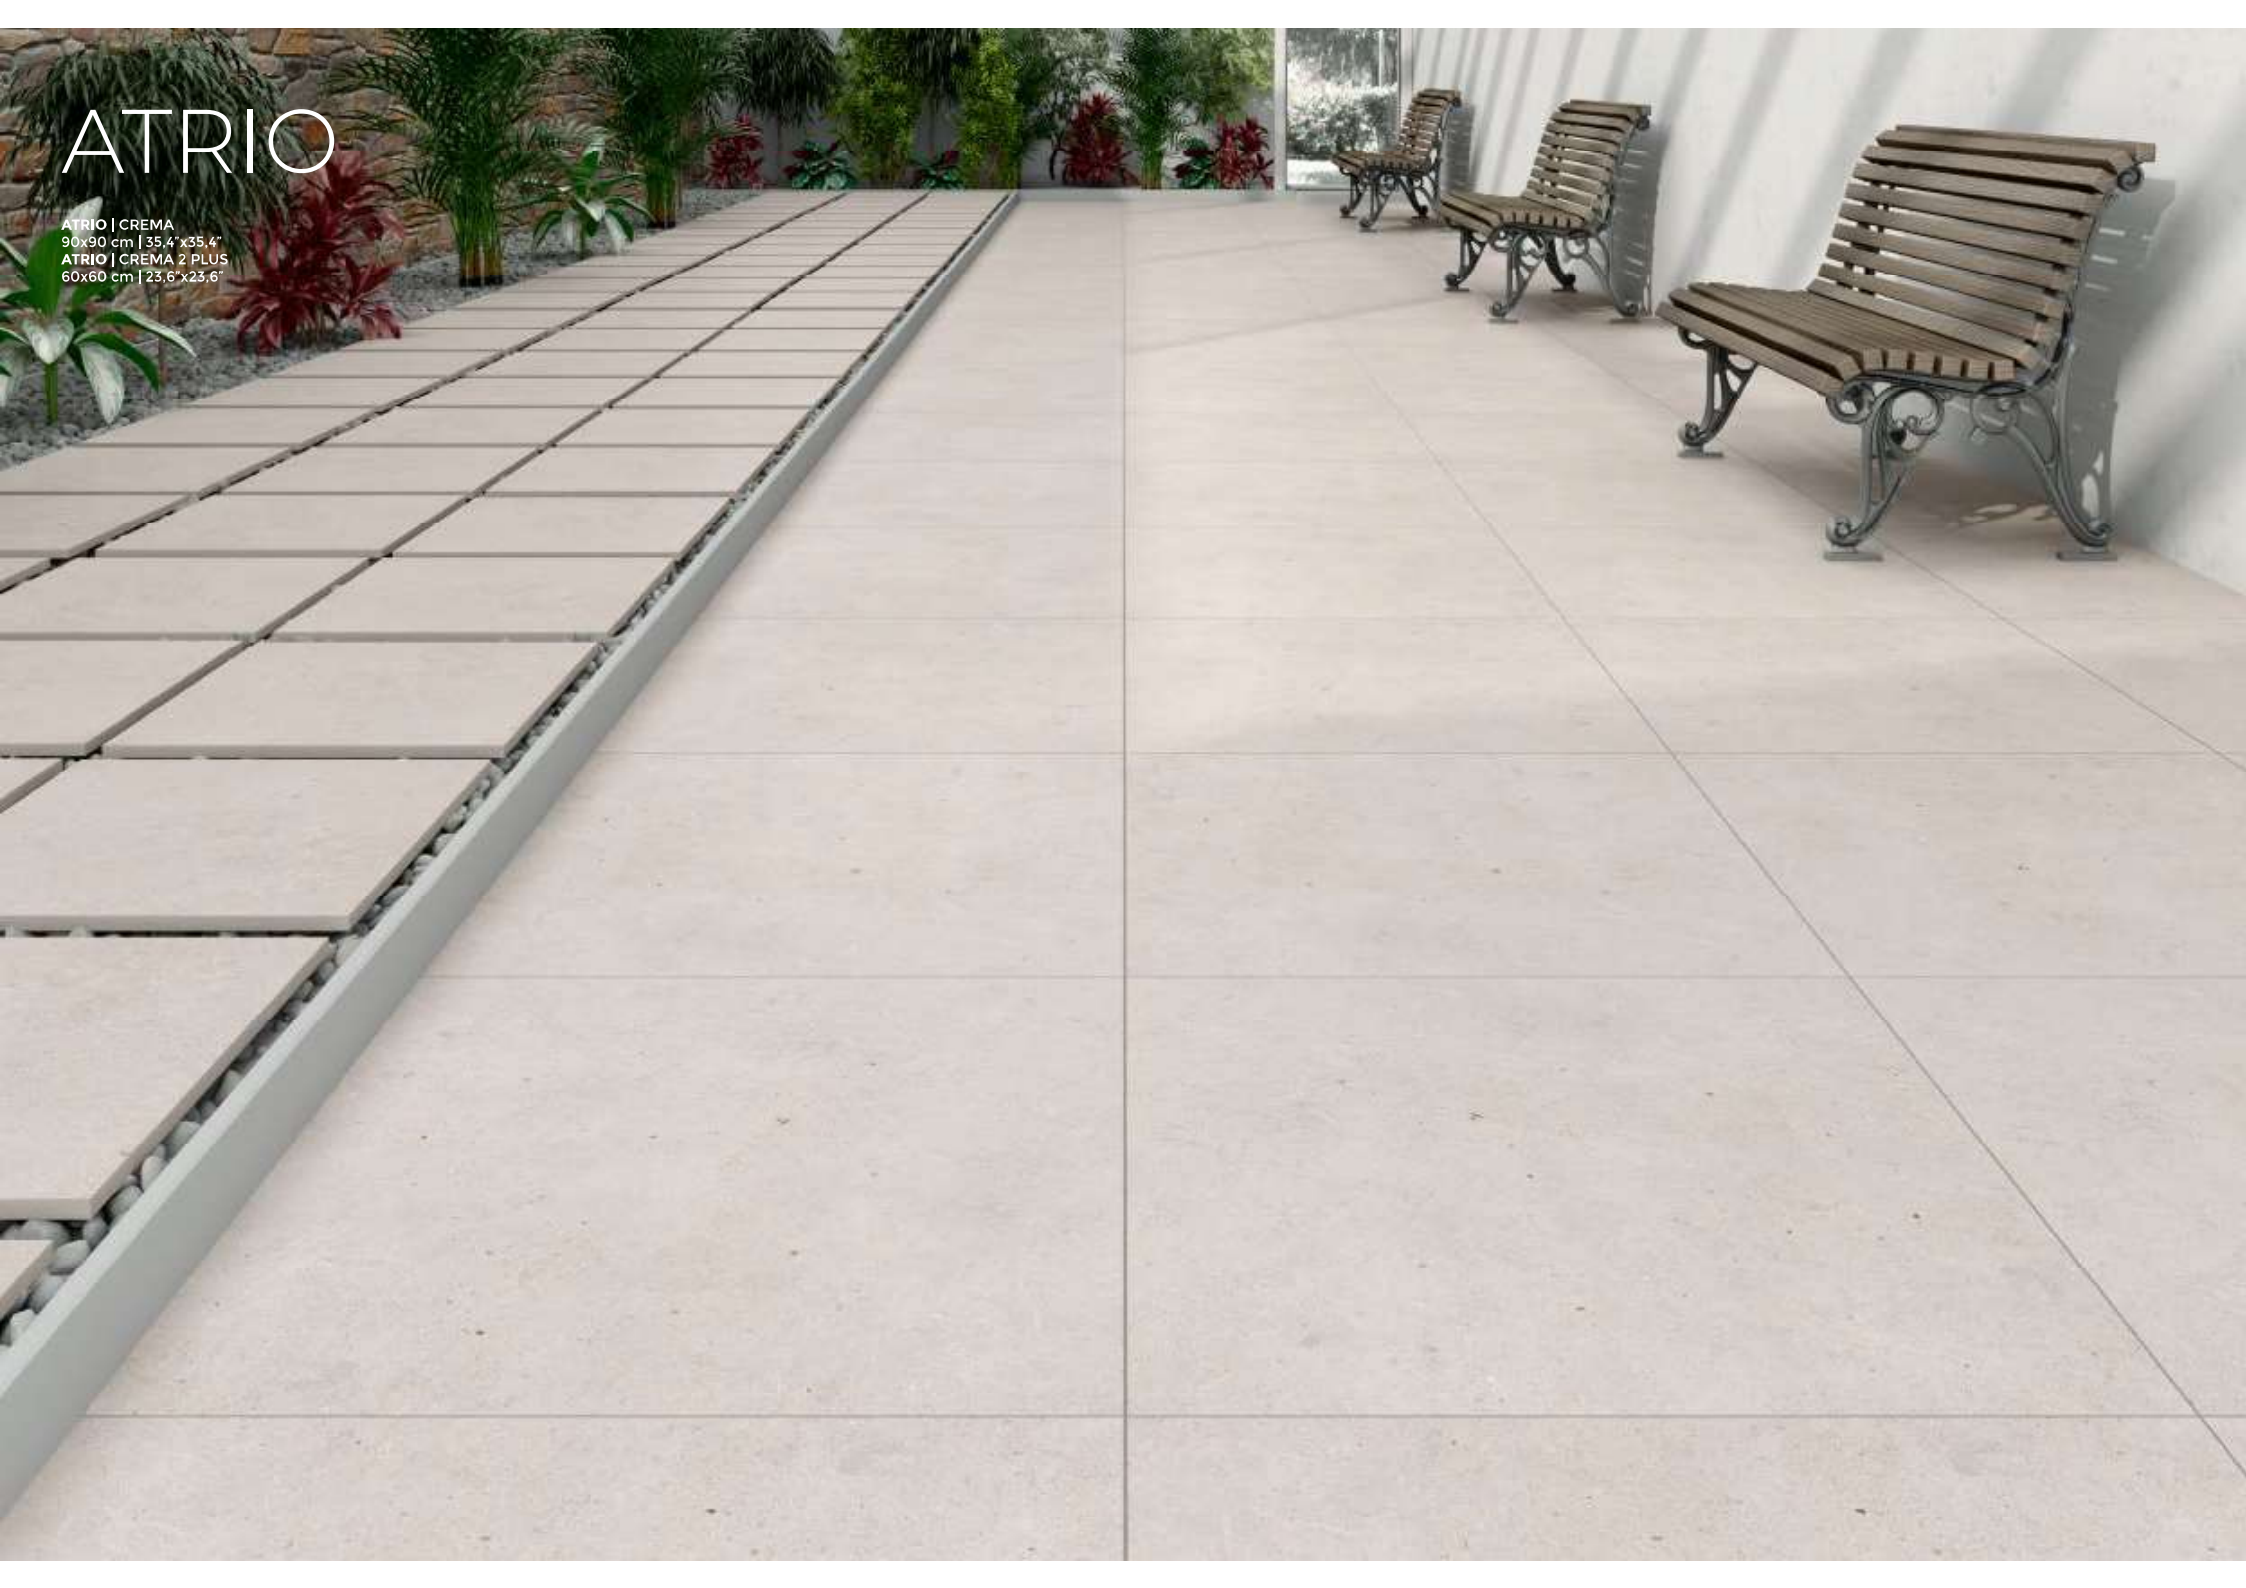

ATRIO

ATRIO | CREMA
90x90 cm | 35,4" x 35,4"
ATRIO | CREMA 2 PLUS
60x60 cm | 23,6" x 23,6"