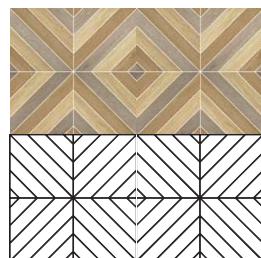

PÁG 302-303

PÁG 312

PÁG 308-309

PÁG 300-301

PÁG 304-305

PÁG 310-311

ANTI-EP

ANTI-EP

ANTI-EP