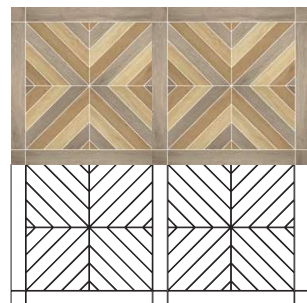

PÁG 302-303

PÁG 312

PÁG 308-309

PÁG 300-301

PÁG 304-305

PÁG 310-311

ANTI-EP

ANTI-EP

ANTI-EP